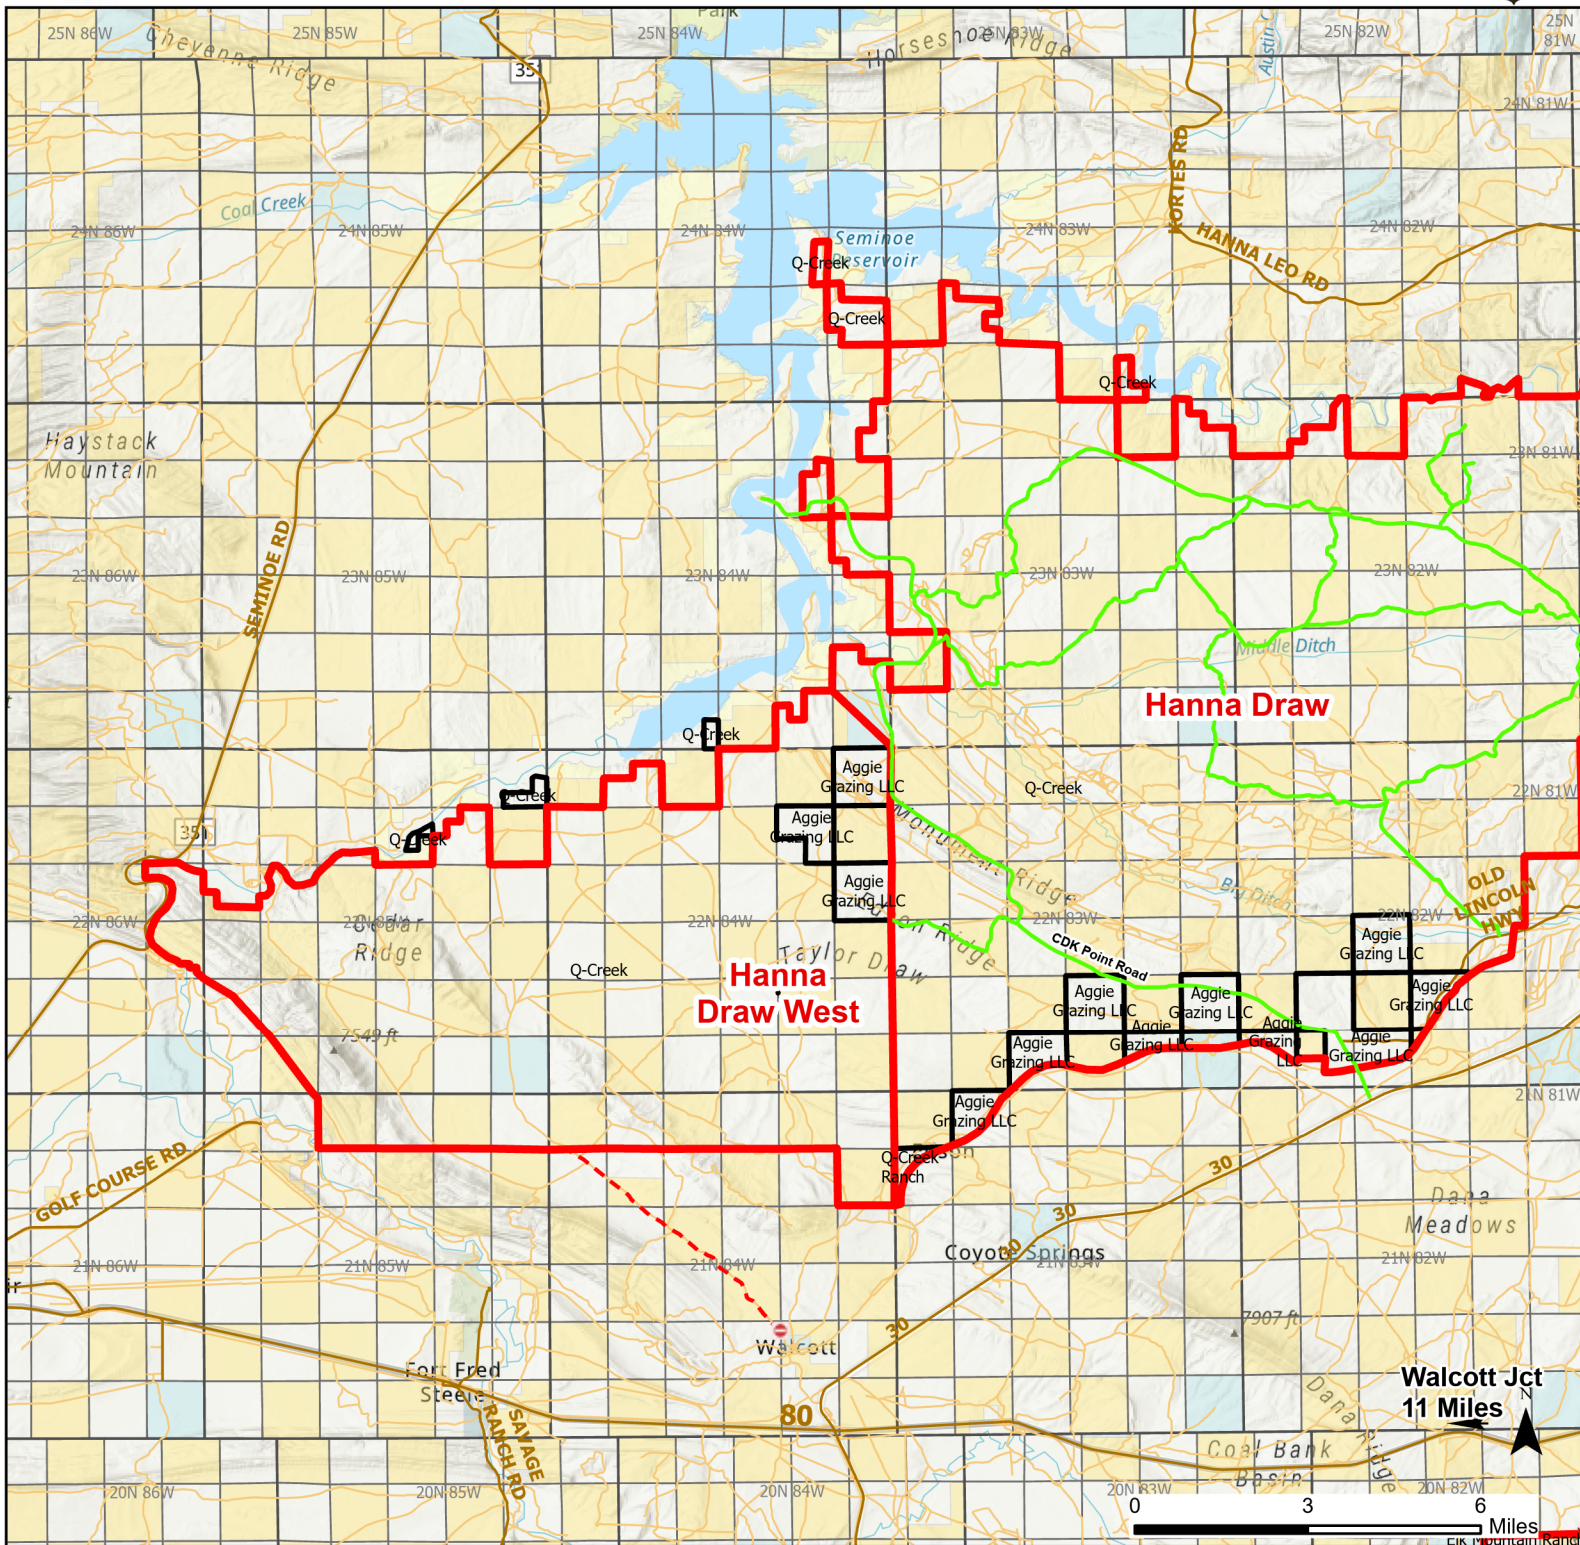

# Hanna Draw West Hunter Management Area

2023 Hunt  
Season

Parking	Closed Road	Boundary	Limited Range Weapons and Archery	State
Coupon Box	Roads	Archery Only	Other	DOD
Road Closed	County Boundaries	CLOSED		BLM
Open Road	HMA Ownership			Wyoming Game & Fish Dept.
Special Conditions Apply				Forest Service
				Private

Species allowed to hunt: Elk

**See Ranch Rules for More Information and Restrictions**

Hunter Management Area rules apply only to those lands enrolled in the HMA.

This map is for visual use, assistance and general location only, does not represent a survey, and is not to be used for legal conveyance. Hunt Area boundaries are approximate, consult Game and Fish Hunting Regulations for descriptions and restrictions. Access to these private lands for any commercial activity must be gained by contacting the individual landowner(s) directly.